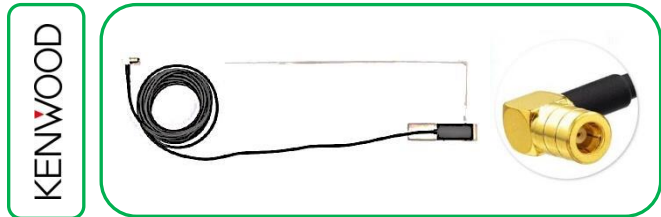

Antenna Tri-Funzione AM/FM/GPS/DAB+ attacco FCA

**KTC500DAB**

DAB+ Universale

**FMDAB (SMB)**

Splitter antenna originale AM/FM/DAB+

**JFANT (SMA)**

Antenna DAB+ 2 attacchi Fakra/FMA

**JFANT (SMB)**

Antenna DAB+ con attacco SMB

**DAB011C (SMB)**

Antenna DAB+ con attacco SMB

**ANTPPC1 (SMB)**

Antenna DAB+ con attacco SMB

**CXDAB1 (SMB)**

Antenna DAB+ con attacco SMB

**JFDAB**