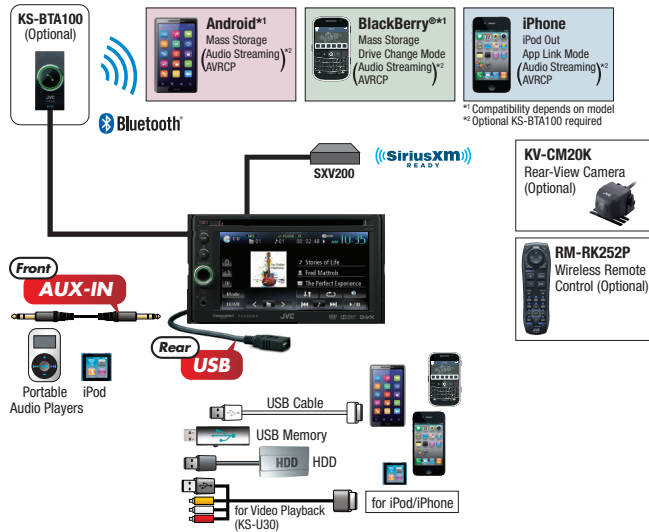

9 Preset Colors!
+
Over 30,000 Customizable Colors

Detachable Face Panel

With JVC headunits, you can easily remove the control panel and take it with you for security. They are provided with a convenient compact carrying case.

Key Specifications

Maximum Power Output	50W × 4
HPF* (Front/Rear)	off/Through/40/60/80/100/120/150/180/220 (-12dB/oct)
LPF (Front/Rear)	off/50/60/80/100/120/Through (-12dB/oct)
AV Input	✓
Video Input (Camera)	✓
Line Pre-Output Terminals	3 (Front + Rear + Subwoofer)
Center Channel Output	-
Subwoofer Output with Level/Frequency Control	✓
Subwoofer Output Level	4.0V
Subwoofer Gain Control	-50 - +10dB
Composite Video Output	✓
Digital Output	-
Load Impedance	4Ω (4 - 8Ω allowable)
Pre-Output Level/Impedance	4.0V/20kΩ
Video Output	1.0Vp-p/75Ω
2nd Audio Output	-
Video Input	1.0Vp-p/75Ω
Audio Input	1.5V/20kΩ

Connections

App Link Mode Supported Apps