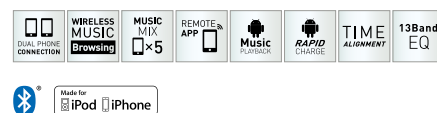

KDC-BT720DAB

DAB Tuner / Bluetooth / iPod / USB / CD Receiver

KDC-X5200BT

Bluetooth / iPod / USB / CD Receiver

KDC-BT520U

Bluetooth / iPod / USB / CD Receiver

KDC-DAB400U

DAB Tuner / iPod / USB / CD Receiver