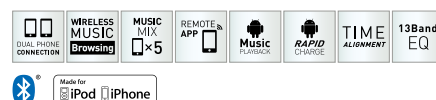

KMM-BT504DAB

DAB Tuner / Bluetooth / iPod / USB Receiver

KMM-DAB403

Bluetooth / iPod / USB Receiver

DPX-7100DAB

Double-DIN DAB Tuner / Bluetooth / iPod / USB / CD Receiver

KMM-204

iPod / USB Receiver

KMM-BT204

Bluetooth / iPod / USB Receiver

DPX-5100BT

Double-DIN Bluetooth / iPod / USB / CD Receiver

DPX-M3100BT

Double-DIN iPod / USB / CD Receiver

DUAL PHONE CONNECTION Connessione a due telefoni

Consente di collegare due telefoni per il funzionamento in viva-voce, in qualunque momento. È facile passare da un telefono all'altro, grazie ad un unico tasto. Anche rispondere, chiamare o cercare un numero in rubrica è sempre più facile, grazie ad una GUI intuitiva.

SOUND QUALITY

13Band EQ EQ a 13 bande

13 bande di equalizzazione offrono una sintonizzazione audio dettagliata per adattarsi al tuo gusto e all'ambiente di ascolto.

TIME ALIGNMENT Time Alignment

Il suono proveniente da una varietà di altoparlanti situati all'interno della tua auto è regolato nell'emissione temporale per arrivare all'orecchio dell'ascoltatore esattamente nello stesso momento.

SHORT BODY

Sia i prodotti multimedia che i ricevitori audio quest'anno sono ulteriormente ridotti in profondità, semplificandone l'installazione su una gamma sempre più ampia di vetture.

* Remote App / Dual Phone Connection potrebbero non essere disponibili in tutti i paesi