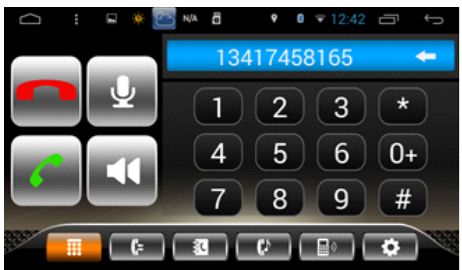

HS DPA74.4

TOUCH SCREEN

GPS

ANDROID

3G
WiFi
Cortex
Intelligent Processors by ARM

**6.2" LCD Monitor DVD - GPS - 2DIN - AM/FM RDS
USB SD - WIFI - 3G - A2DP - Bluetooth - Android 6.0
FULL TOUCHSCREEN**

HS DPA74.4

- Brilliant OS application**
OS : 4.2.2/4.1, supports plenty of Google APP downloading
- Super Hardware performance**
Cortex A9 - Dual Core A9 1.2GHz processor, Samsung DDR Ram 1G, Built in 8G storage space, Support external 64G SD card as well as harddisk
- Fluent and Precise Touch operation**
Capacitive multi-point touch screen, support zoom in and zoom out
- Outstanding Two-way APP control**
The 1st and the best two way APP control (video+audio), support over 150 Android smart cell phone without any root and Jailbreak, video display up to 30 fps, enable freely cast the cell phone APP on the big size in-dash board while touch and control both two screens without any delay;
- Advanced Air play (Video + Audio) for iPhone**
iPhone connects to multimedia system via hotspot wifi, enjoy video and music on the in dash system;
- Amazing Musical effects**
Built in DSP , 7 bands EQ, enjoy the best & favorite music in car;

- 1024*600 high-resolution screen**
- Multi navigation system**
Support 3D real view map navigation with OpenGL ES 2.0 sys. Support multi navigation system like GPS, GLONASS etc.
- Surf Internet in car**
Support 3G and wifi , easy to enjoy internet surf;
- Smart Voice recognition**
Support hands-free operation (Vringo, wechat, iFLY) while driving just operate the system by voice instructions
- Great extension of other function**
support DVR /TPMS (optional)/ digital TV (dvb-t, isdb-t-etc)
- Perfect Bluetooth**
Support hands-free calling and receiving, phonebook download, support A2DP Bluetooth music player.