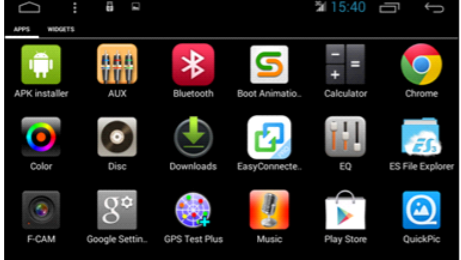

HS DPA74.4

TOUCH SCREEN

GPS

ANDROID

3G
WiFi
Cortex
Intelligent Processors by ARM

**6.2" LCD Monitor DVD - GPS - 2DIN - AM/FM RDS
USB SD - WIFI - 3G - A2DP - Bluetooth - Android 6.0
FULL TOUCHSCREEN**

HS DPA74.4

- Brilliant OS application**
OS : 4.2.2/4.1, supports plenty of Google APP downloading
- Super Hardware performance**
Cortex A9 - Dual Core A9 1.2GHz processor, Samsung DDR Ram 1G, Built in 8G storage space, Support external 64G SD card as well as harddisk
- Fluent and Precise Touch operation**
Capacitive multi-point touch screen, support zoom in and zoom out
- Outstanding Two-way APP control**
The 1st and the best two way APP control (video+audio), support over 150 Android smart cell phone without any root and Jailbreak, video display up to 30 fps, enable freely cast the cell phone APP on the big size in-dash board while touch and control both two screens without any delay;
- Advanced Air play (Video + Audio) for iPhone**
iPhone connects to multimedia system via hotspot wifi, enjoy video and music on the in dash system;
- Amazing Musical effects**
Built in DSP , 7 bands EQ, enjoy the best & favorite music in car;

- 1024*600 high-resolution screen**
- Multi navigation system**
Support 3D real view map navigation with OpenGL ES 2.0 sys. Support multi navigation system like GPS, GLONASS etc.
- Surf Internet in car**
Support 3G and wifi , easy to enjoy internet surf;
- Smart Voice recognition**
Support hands-free operation (Vringo, wechat, iFLY) while driving just operate the system by voice instructions
- Great extension of other function**
support DVR /TPMS (optional)/ digital TV (dvb-t, isdb-t-etc)
- Perfect Bluetooth**
Support hands-free calling and receiving, phonebook download, support A2DP Bluetooth music player.