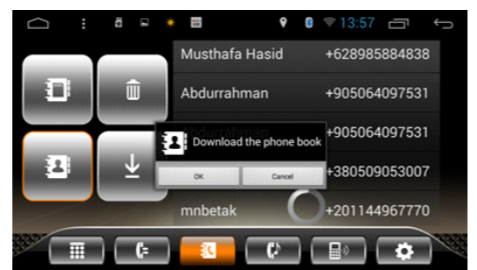

HS DPA74.4

TOUCH SCREEN

GPS

ANDROID

3G
WiFi
Cortex
Intelligent Processors by ARM

**6.2" LCD Monitor DVD - GPS - 2DIN - AM/FM RDS
USB SD - WIFI - 3G - A2DP - Bluetooth - Android 6.0
FULL TOUCHSCREEN**

HS DPA74.4

- 1024*600 high-resolution screen**
- Multi navigation system**
Support 3D real view map navigation with OpenGL ES 2.0 sys. Support multi navigation system like GPS, GLONASS etc.
- Surf Internet in car**
Support 3G and wifi , easy to enjoy internet surf;
- Smart Voice recognition**
Support hands-free operation (Vringo, wechat, iFLY) while driving just operate the system by voice instructions
- Great extension of other function**
support DVR /TPMS (optional)/ digital TV (dvb-t, isdb-t-etc)
- Perfect Bluetooth**
Support hands-free calling and receiving, phonebook download, support A2DP Bluetooth music player.

MIRROR LINK
Replica lo schermo degli Smartphone IOS-ANDROID direttamente sull'LCD dell'unità multimediale interagendo direttamente dallo stesso

DRIVE MODE
Un' interfaccia Smart vi permette di controllare le funzioni principali dello smartphone con un semplice click evitandovi distrazioni durante la guida