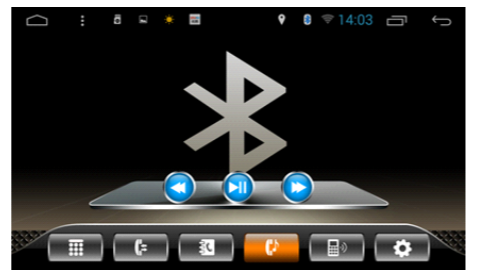

3G
WiFi
Cortex
Intelligent Processors by ARM

**6.2" LCD Monitor DVD - GPS - 2DIN - AM/FM RDS
USB SD - WIFI - 3G - A2DP - Bluetooth - Android 6.0
FULL TOUCHSCREEN**