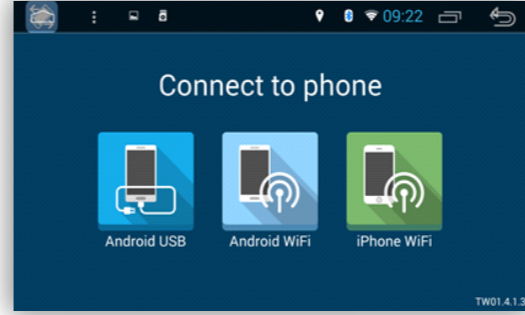

- Brilliant OS application**
OS : 4.2.2/4.1, supports plenty of Google APP downloading
- Super Hardware performance**
Cortex A9 - Dual Core A9 1.2GHz processor, Samsung DDR Ram 1G, Built in 8G storage space, Support external 64G SD card as well as harddisk
- Fluent and Precise Touch operation**
Capacitive multi-point touch screen, support zoom in and zoom out
- Outstanding Two-way APP control**
The 1st and the best two way APP control (video+audio), support over 150 Android smart cell phone without any root and Jailbreak, video display up to 30 fps, enable freely cast the cell phone APP on the big size in-dash board while touch and control both two screens without any delay;
- Advanced Air play (Video + Audio) for iPhone**
iPhone connects to multimedia system via hotspot wifi, enjoy video and music on the in dash system;
- Amazing Musical effects**
Built in DSP , 7 bands EQ, enjoy the best & favorite music in car;

- 1024*600 high-resolution screen**
- Multi navigation system**
Support 3D real view map navigation with OpenGL ES 2.0 sys. Support multi navigation system like GPS, GLONASS etc.
- Surf Internet in car**
Support 3G and wifi , easy to enjoy internet surf;
- Smart Voice recognition**
Support hands-free operation (Vringo, wechat, iFLY) while driving just operate the system by voice instructions
- Great extension of other function**
support DVR /TPMS (optional)/ digital TV (dvb-t, isdb-t-etc)
- Perfect Bluetooth**
Support hands-free calling and receiving, phonebook download, support A2DP Bluetooth music player.

MIRROR LINK
Replica lo schermo degli Smartphone IOS-ANDROID direttamente sull'LCD dell'unità multimediale interagendo direttamente dallo stesso

DRIVE MODE
Un' interfaccia Smart vi permette di controllare le funzioni principali dello smartphone con un semplice click evitandovi distrazioni durante la guida