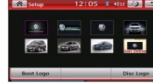

Change theme / Boot logo / Disc Logo

Support change the Logo / Disc Logo

Support wallpaper function