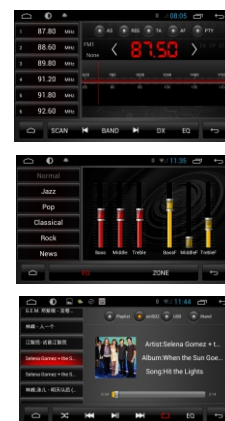

HARDSTONE

ANDROID

Full HD
1080

Cortex
Intelligent Processors by ARM

8"

**Qashqai - X-Trail 2013
HS NIS02-AN**

Processore A9 Dual core - 1.2Ghz - OS 4.2

DVD Player with AM-FM RDS , GPS build in - SD/USB Input slot, IPOD Input - Bluetooth A2DP streaming - Parking View Camera
Aux In - Steering Wheels - LCD HD high definitions - CAPACITIVE Touchscreen Multi point
Two Way mirrow EASY LINK Android - Support DVR video - Update OS, APP, LOGO by SD

OS: Operative System ANDROID 4.2.2/4.1.1 **CPU:** 1.2G - Cortex A9 - Dual Core - Mstar 786 **RAM:** DDR3 1G

ROM: 8G EMMC **SD:** Storage memory flash up to 64G

VIDEO: MPEG2-4, H264, VC-1, RM, RMVB, AVS, Vp6, MKV, AVI, Mp4, MOV, WMV, FLV - 1080P

AUDIO: MPEG1, MPEG2, Mp3, APE, FLAC, AC-3, AAC-LC, HE-AAC, WMA, WMA9 Pro audio

PICTURE: JPEG, BMP, GIF **EQ:** Rock, Hip Hop, Dance, Latin, Rave, Urban, Acoustic; **3G:** Supported by USB dongle

WIFI: Supported by USB dongle **OSD:** Multilanguages **APP:** Multicolor

CARATTERISTICHE:

Supporta tramite Canbus:

ACC - ILL - Brake - reverse - Orologio Originale

Smart Graphics Interface

Voice Control - Comando Vocale

Easy-Link - Two Way mirrow Link