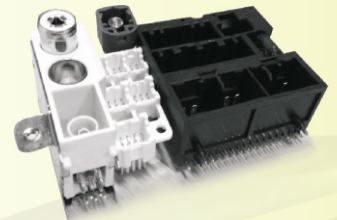

Super Hardware performance Quad Core, 1.6/1.86ghz processor, Samsung DDR RAM 1G, Built in 16G storage space, Support external 64G SD card as well as hardisk.

Voice Assistant
Voice control enables safety and comfortable driving, just operate the unit by **voice guidance when driving**.

66 pin connector provides more flexible extensions for multiple performances-supports additional functions like **ADAS, digital TV(dvb-T, isdb-t) iPod, DVR, GPRS** without replacing the units.

Split- body with front panel makes the fit to original car more reliable and convinient.

Original car sockets enables installation of the unit easier, quicker with **zero** mistake.

Multi navigation system
Support 3D real view map navigation with Open GLES 2.0 sys. Support multi navigation system like GPS , GLONASS etc.