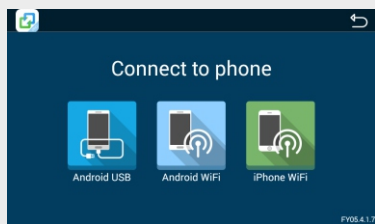

HS HD split pad series

10.2 inch HD large screen with high resolution (1080P+) display.

10 Innovations

Easy Link

Easy Link 4.0 with cellphone, supports two way app control mirror link or Airplay.

Brilliant Android **OS 4.4/5.1**, supports plenty of Google App downloading.