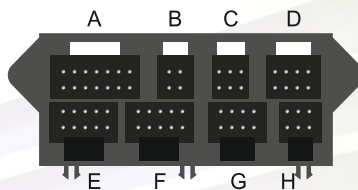

HS HD split pad series

10.2 inch HD large screen with high resolution (1080P+) display.

10 Innovations

Easy Link

Easy Link 4.0 with cellphone, supports two way app control mirror link or Airplay.

Brilliant Android **OS 4.4/5.1**, supports plenty of Google App downloading.

Super Hardware performance Quad Core, 1.6/1.86ghz processor, Samsung DDR RAM 1G, Built in 16G storage space, Support external 64G SD card as well as hardisk.

Voice Assistant
Voice control enables safety and comfortable driving, just operate the unit by **voice guidance when driving**.

66 pin connector provides more flexible extensions for multiple performances-supports additional functions like **ADAS, digital TV(dvb-T, isdb-t) iPod, DVR, GPRS** without replacing the units.

Split- body with front panel makes the fit to original car more reliable and convinient.

Original car sockets enables installation of the unit easier, quicker with **zero** mistake.

Multi navigation system
Support 3D real view map navigation with Open GLES 2.0 sys. Support multi navigation system like GPS , GLONASS etc.