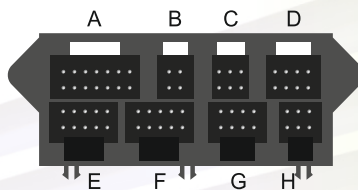

10.2 inch HD large screen with high resolution (1080P+) display.

10 Innovations

Easy Link

Easy Link 4.0 with cellphone, supports two way app control mirror link or Airplay.

Brilliant Android **OS 4.4/5.1**, supports plenty of Google App downloading.

Super Hardware performance Quad Core, 1.6/1.86ghz processor, Samsung DDR RAM 1G, Built in 16G storage space, Support external 64G SD card as well as harddisk.

Voice Assistant
Voice control enables safety and comfortable driving, just operate the unit by **voice guidance when driving**.

66 pin connector provides more flexible extensions for multiple performances-supports additional functions like **ADAS, digital TV(dvb-T, isdb-t) iPod, DVR, GPRS** without replacing the units.

Split- body with front panel makes the fit to original car more reliable and convenient.

Original car sockets enables installation of the unit easier, quicker with **zero** mistake.

Multi navigation system
Support 3D real view map navigation with Open GLES 2.0 sys. Support multi navigation system like GPS, GLONASS etc.