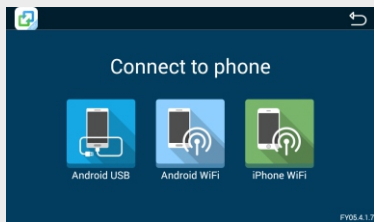

MIRRORLINK IOS-ANDROID

GPS

Full HD 1080