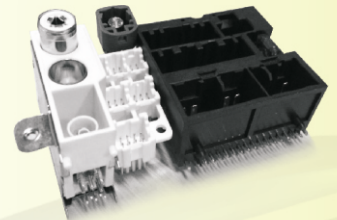

Super Hardware performance Quad Core, 1.6/1.86ghz processor, Samsung DDR RAM 1G, Built in 16G storage space, Support external 64G SD card as well as harddisk.

Voice Assistant
Voice control enables safety and comfortable driving, just operate the unit by **voice guidance when driving**.

66 pin connector provides more flexible extensions for multiple performances-supports additional functions like **ADAS, digital TV(dvb-T, isdb-t) iPod, DVR, GPRS** without replacing the units.

Split- body with front panel makes the fit to original car more reliable and convenient.

Original car sockets enables installation of the unit easier, quicker with **zero** mistake.

Multi navigation system
Support 3D real view map navigation with Open GLES 2.0 sys. Support multi navigation system like GPS, GLONASS etc.