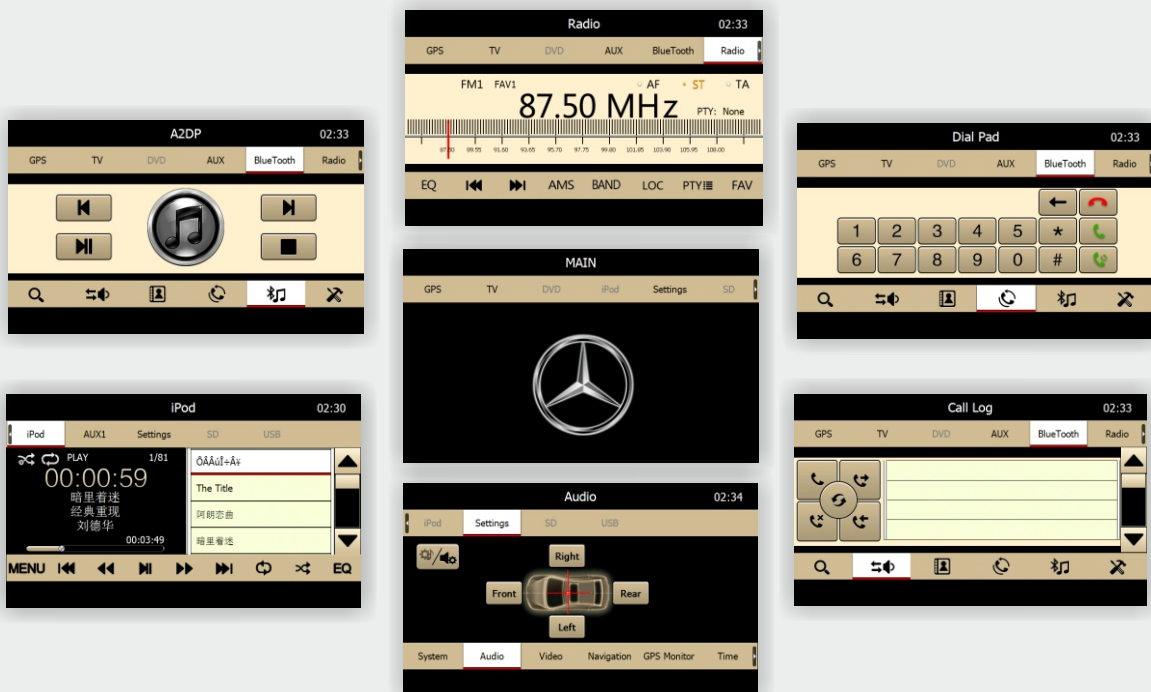

Original BENZ Graphics Interface