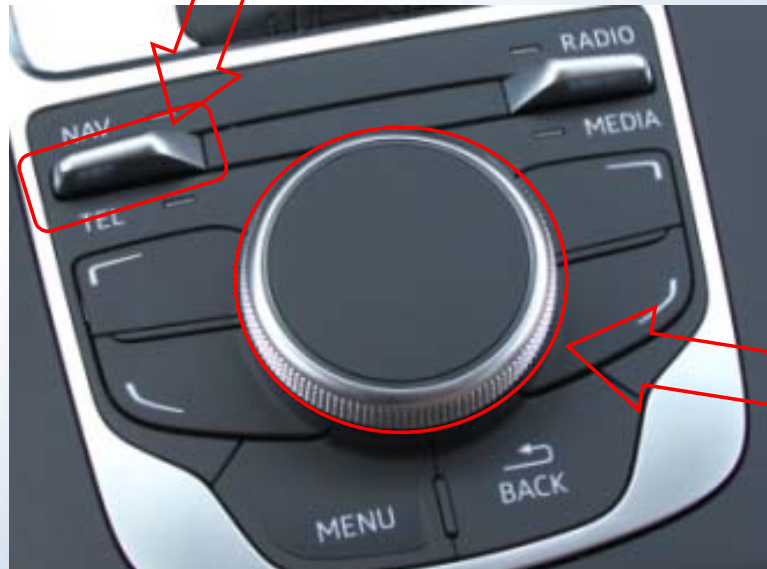

二、 Product features

1. Transfer original 5.8 inch normal resolution screen to 7 inch HD capacitive screen with resolution 800*480
2. Function switch: original NAVI switch, long press touch screen to switch, slide screen to switch
3. No cable , no damage to original car during installation
4. Sound output from original car' s audio (NAVI from LEFT front speaker)
5. . Similar to original car' s UI style

三、 Suitable Vehicles:

2014 low version Audi A3

KS series change screen

Similar to original car's UI style

- Similar to original car's UI style

KS series change screen

Build in Navigation GPS

Built-in written
navigation
(digital RGB)

Capacitive screen
input

KS series change screen

Build in Navigation GPS

HD maps , can zoom out picture

KS series change screen

Support original car's button & switch

- Original NAV button switch
(with extra touch screen switch & slide screen switch)

- Support original switch

KS series change screen

Support reverse parking & tracking

KS series change screen

Original car information display in extra installation interface

Door open/ close & Safety belt information show in extra installation menu(close this function is optional)