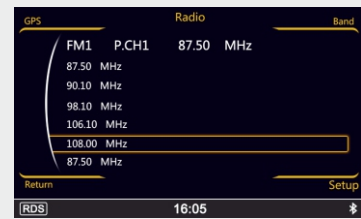

Original AUDI Graphics Interface