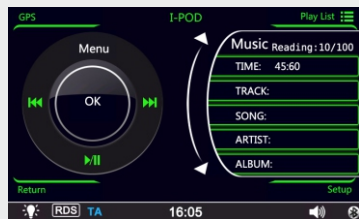

Original AUDI Graphics Interface