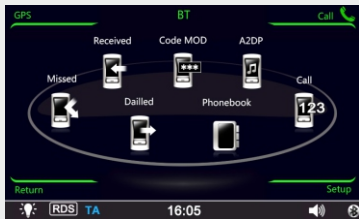

Original AUDI Graphics Interface