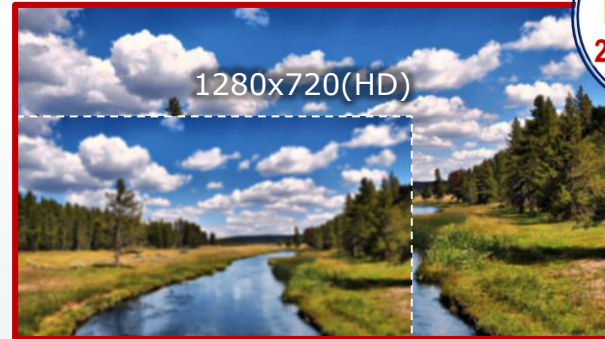

*Richiesto kit opzionale CA-DR1030.

DRV-A201 Product Highlight

Magnetic Quick Release

DRV-A201

1920x1080 : Full HD

**Full HD Recording
(2.0M : 1920 x 1080)**

GPS Receiver integrato

Suction Mount