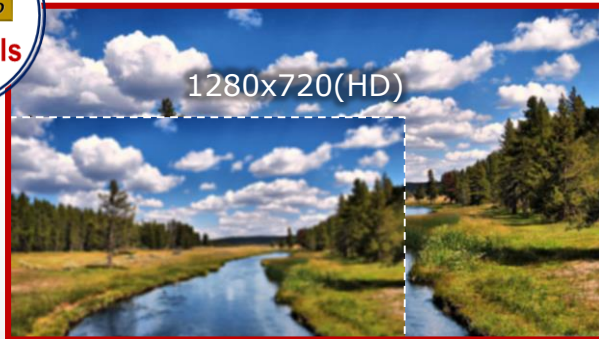

**Full HD Recording
(2.0M : 1920 x 1080)**

(without HDR)

(with HDR)

High Dynamic Range

DRV-A501W Product Highlight

DRV-A501W WQHD Dashcam con Wireless Link & GPS

Magnetic Quick Release Mount

Wide Quad-HD
2560x1440