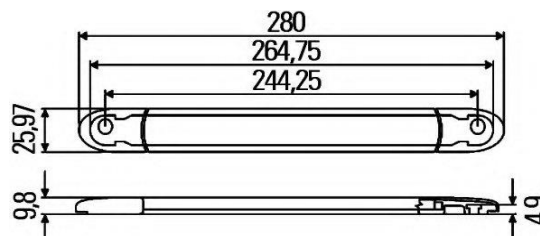

RETROCAMERA TERZO STOP COMPATIBILE HELLA2 2DA 343 106-201

CARATTERISTICHE

CAVO RCA OPTIONAL

CAVO RCA OPTIONAL

ORIGINALE

Two Lens Slim & flat back housing universal brake light camera That can Replace Hella 2DA 343 106-201 Stop Light perfectly
Two lens: one for reversing view, one for back view.
IP69K waterproof rating.
mirror image,
No IR lights
NTSC System,
170 degree,
1/3 CMOS
RCA connector
12V power input
40C° to +80C° operation Temp
RCA cable OPTIONAL
Selettore on/off linnee guida
Cavi RCA optional