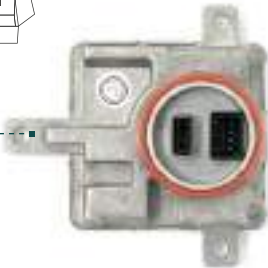

Visit our site

Search for the spare part for your car by OEN code (Original Equipment Number) www.ultrasuono.it

B56

Per / For

Pack

Codici comparazione centraline OE
711307329386 / LRB400 (Magnetit Marelli)
5DV009935-031 (Hella)