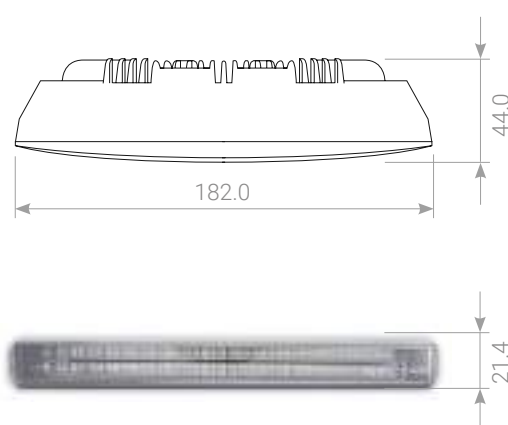

For trucks and cars. Slim and rounded profile

DRL-015

Universale 12V L Style

Installabile su veicoli a 12V. Profilo ad L per uno stile moderno

For cars and motorcycles. "L" shape.

DRL-016

Universale 12V PHILIPS Style