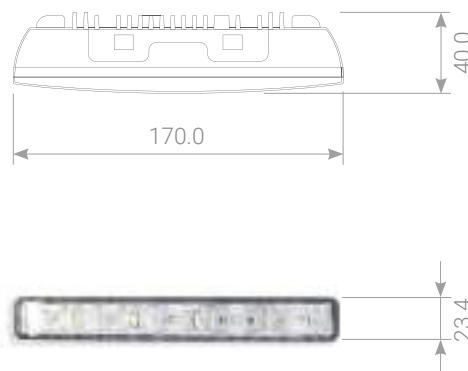

Universale 9-32V Slim Style

Installabile su veicoli e mezzi pesanti. Profilo sottile e dal design bombato

For trucks and cars. Slim and rounded profile

DRL-015