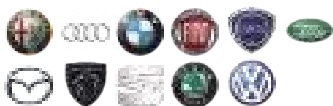

Centraline Ricambio OEM Oem replacement ballasts

B54

Per / For

Pack